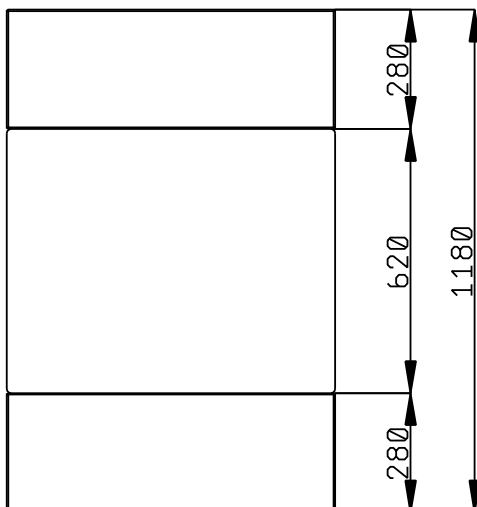

Construction

- Top in AISI 304.
- Sturdy construction with laminated panelings on 4 sides.

APPROVAL: _____

Front

Side

Top

Key Information:

N° of doors:	1
322070 (F00N2KW00S)	
External dimensions, Width:	770 mm
External dimensions, Depth:	1180 mm
External dimensions, Height:	750 mm
Net weight:	64 kg
Shipping height:	780 mm
Shipping width:	490 mm
Shipping depth:	899 mm
Shipping volume:	0.34 m ³