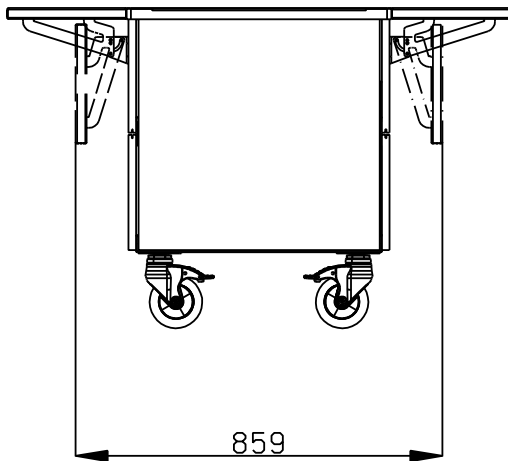

Short Form Specification

Item No. _____

Compact design, ideal for space saving environments. AISI 304 Foldable tray sliders on long sides. Unit mounted on 125 mm wheels 2 swivel and 2 with brakes. Top provides ample displaying or workspace surface. Soft closing doors on operator side. Underneath ambient cupboard with doors. Sturdy body construction with laminated panelings on 4 sides. 750mm worktop height.

Main Features

- Perfect compact design makes it ideal for space saving environments.
- CB and CE certified by a third party notified body.
- Soft closing doors on operator side.
- Available options with online configurator: colors, tray sliders, overshelves, feet/wheels with desired diameter, height 750mm for kids.
- Top provides ample displaying or workspace surface.
- Optional plinth can be installed to cover the feet or the wheels.
- AISI 304 Tray slider in flush mounted stainless steel is installed on long sides and they can also be folded down to facilitate passage of the units through doorways.
- Ideal for servery lines without an operator.
- Unit mounted on 125 mm wheels 2 swivel and 2 with brakes.
- Food introduced at the correct temperature maintains its core temperature according to Afnor Standards.
- Available dimensions: 1, 2, 3, 4 GN.
- Thanks to the sleek, minimalist glass structure, food and dust does not get trapped and the cleaning is made easier.

Construction

- Top in AISI 304.
- Sturdy construction with laminated panelings on 4 sides.

APPROVAL: _____

Front

Side

Top

Key Information:

N° of doors:	1
322070 (F00N2KW00S)	
External dimensions, Width:	770 mm
External dimensions, Depth:	1180 mm
External dimensions, Height:	750 mm
Net weight:	64 kg
Shipping height:	780 mm
Shipping width:	490 mm
Shipping depth:	899 mm
Shipping volume:	0.34 m ³